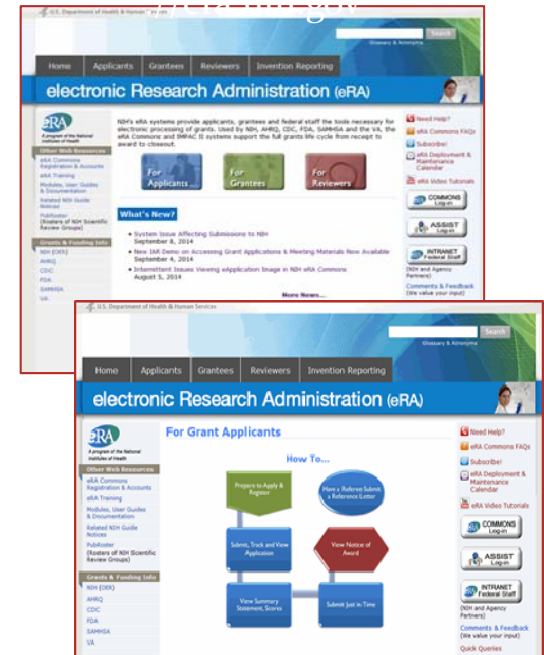

*Electronic Research
Administration (eRA)*

Bethesda Md.

<https://era.nih.gov>