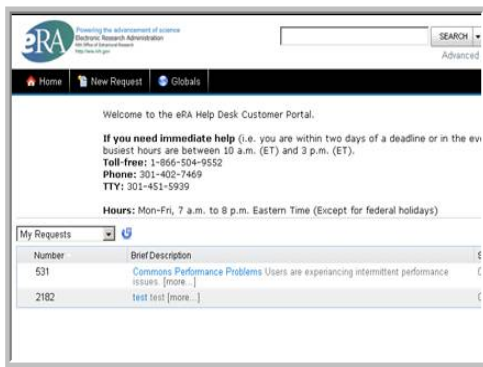

eRA Service Desk

Home screen for web ticket

Submit a web
ticket for help

eRA Commons Service Desk

Submit a web ticket (preferred
method of contact)

Toll-free: 1-866-504-9552

Press 1 for eRA Commons
Press 3 for iEdison

Phone: 301-402-7469

Press 1 for eRA Commons
Press 3 for iEdison

**Hours: Mon-Fri, 7 a.m. to 8 p.m.
Eastern Time**

(closed on federal holidays)

<http://grants.nih.gov/support>

FAQs

How do I find my
organization's
DUNS number?

You can contact your
office of sponsored
research to find the
number. However, if
you are registered in
Commons, you can
find your DUNS
number by viewing
your institution
profile.