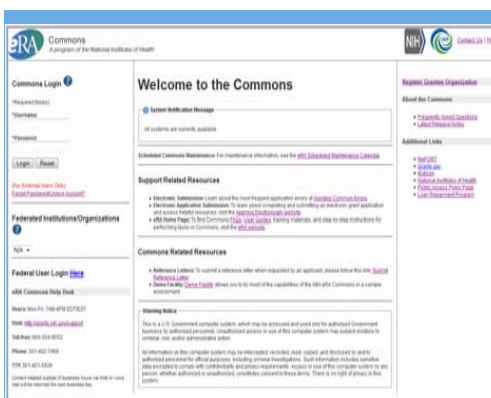

## Online Help: *Follow the question mark*

Screen help is available to you simply by clicking on the question mark on eRA Commons' screens.

If you are not logged into the system, you can still access the eRA Commons online help at the URL at the bottom of the page.

Online help, which includes step-by-step instructions and policy links, is available for:

- Personal Profile
- Status
- Institution Profile
- Research Performance Progress Report (RPPR)

And more!

eRA Commons home screen